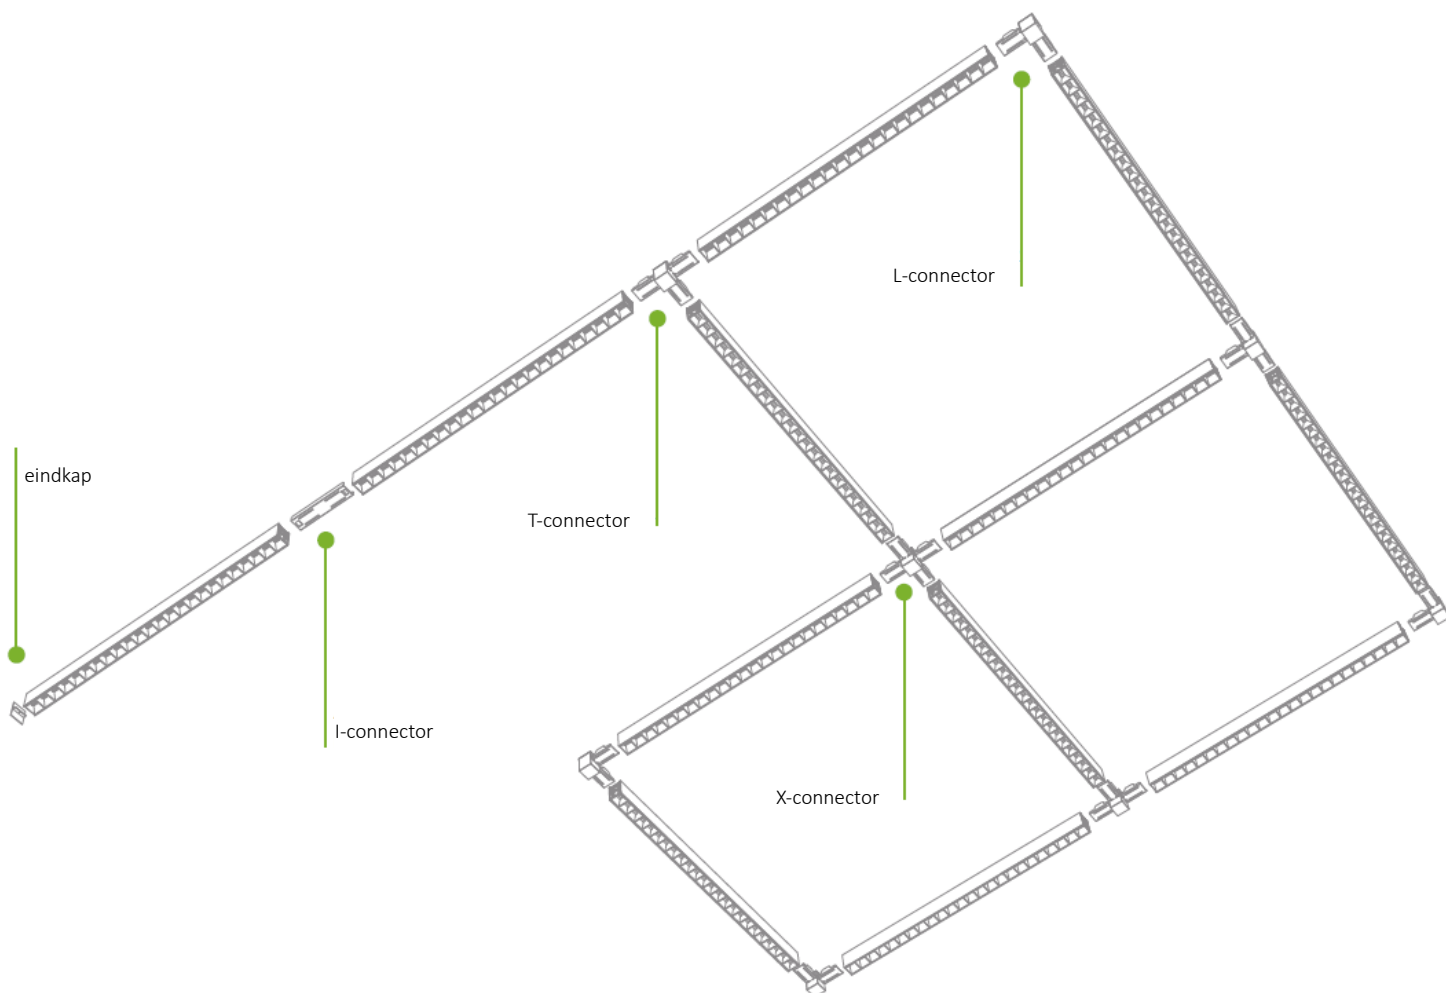

(wit) IL-LOPKIT1W
(zwart) IL-LOPKIT1B

IL-LOPKIT2