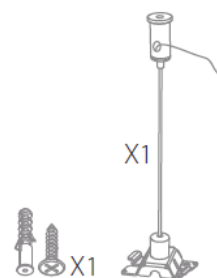

(wit) IL-LOPKIT1W
(zwart) IL-LOPKIT1B

IL-LOPKIT2