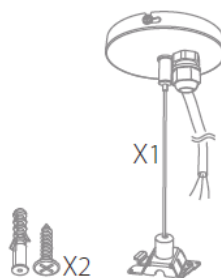

(wit) IL-LOPKIT1W
(zwart) IL-LOPKIT1B

IL-LOPKIT2